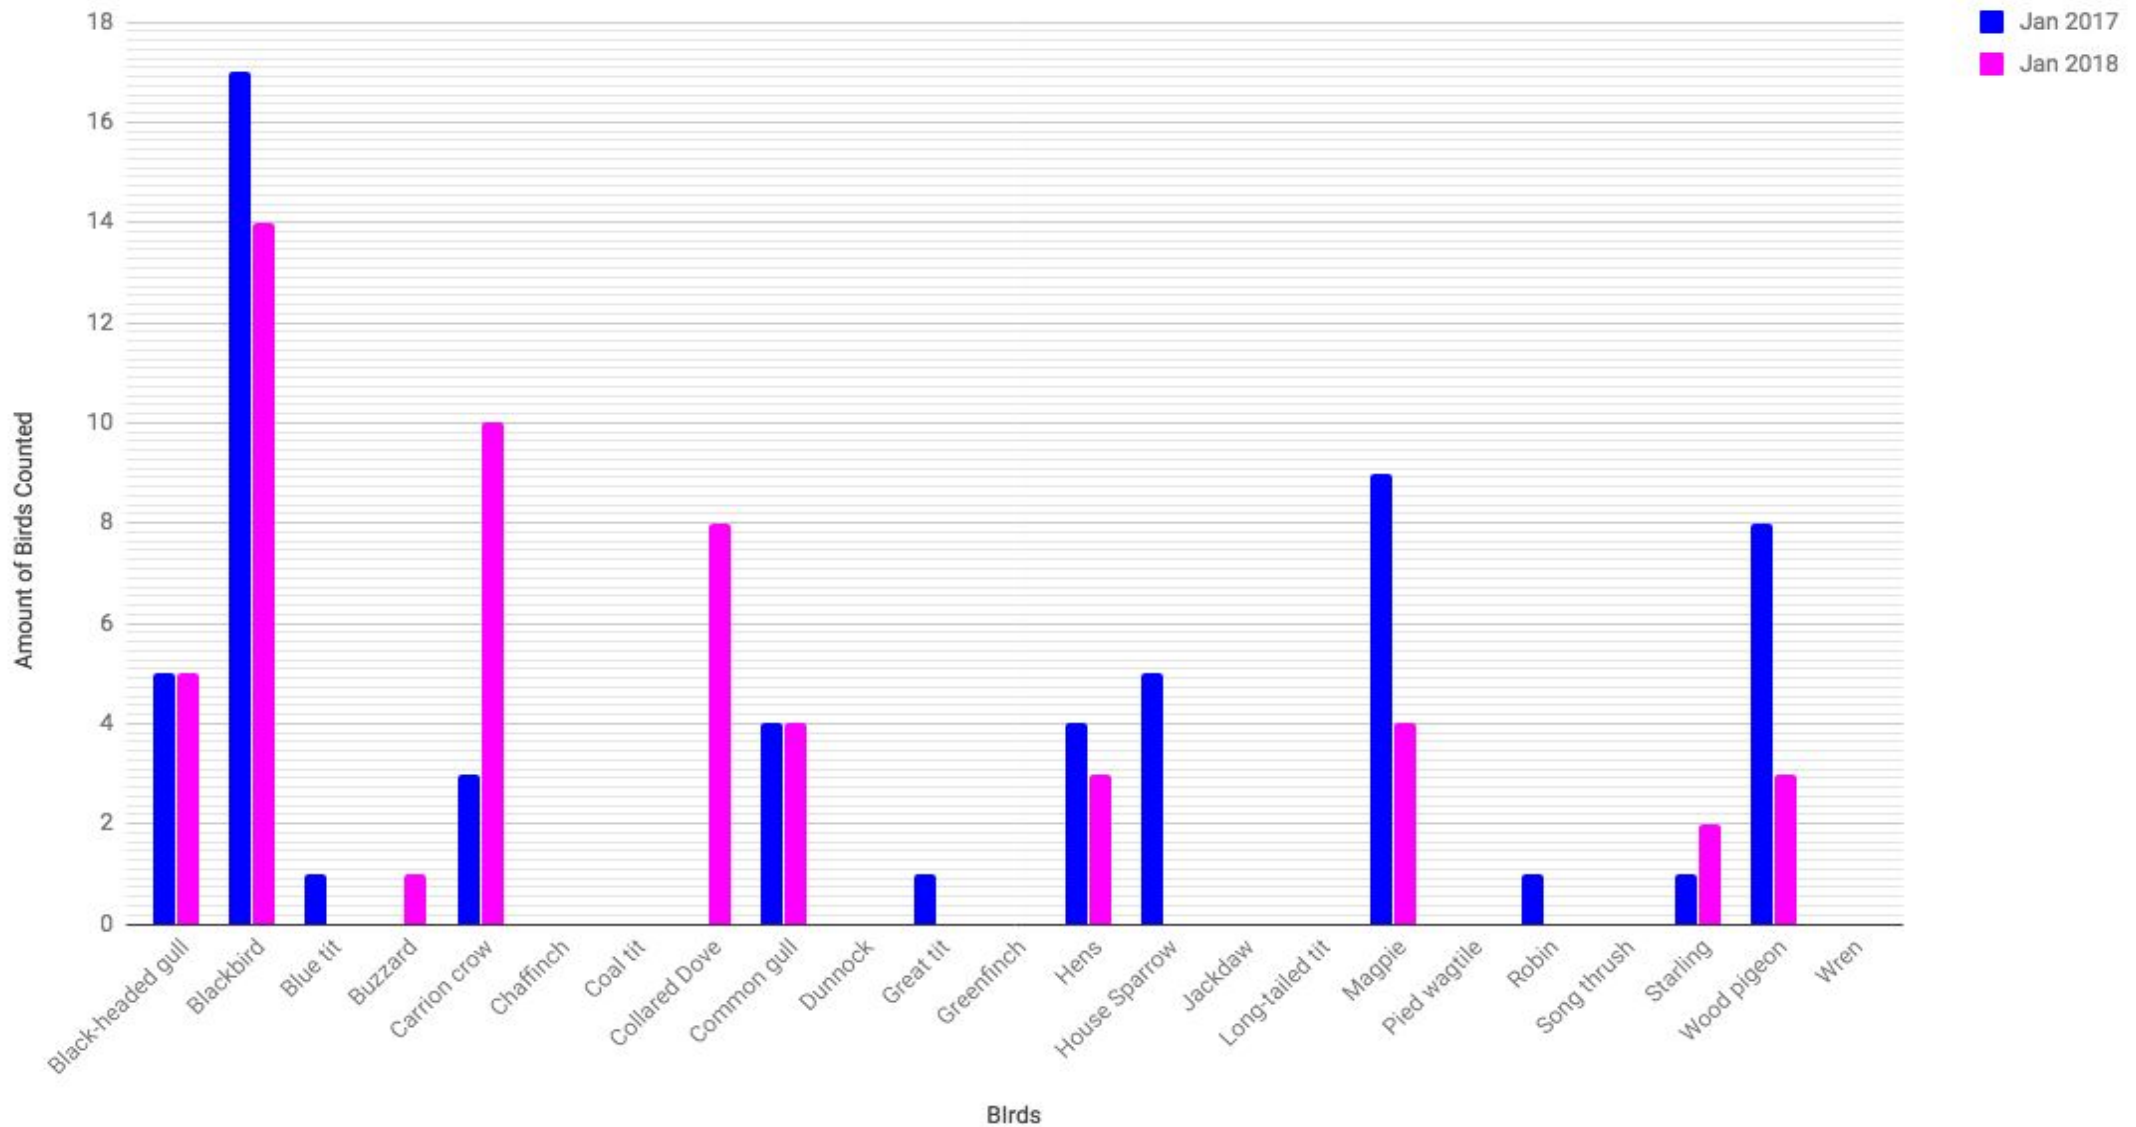

RSPB Big Schools Birdwatch 2017 and 2018

Forest Schools enjoyed taking part in the Big Schools Birdwatch. We discovered it was very tricky to identify flying birds! Here are our results from the last two years. Which bird most commonly seen in the school grounds?